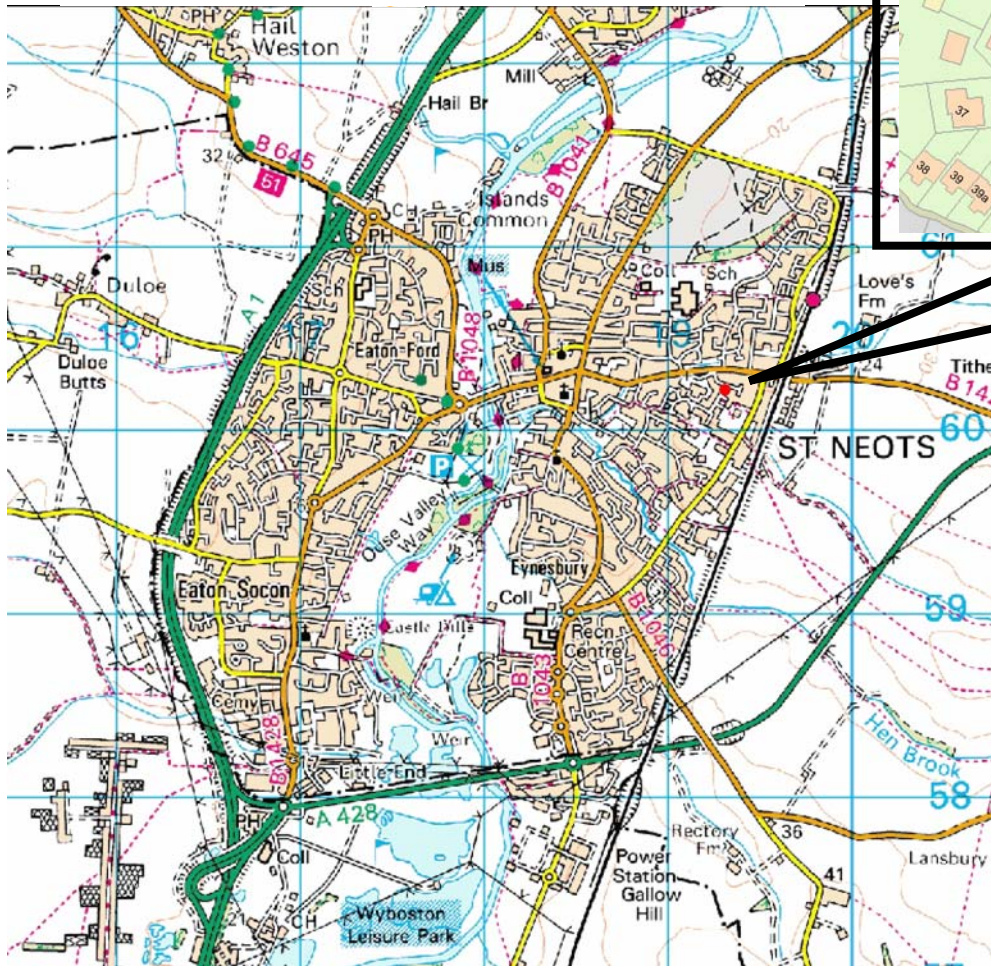

## Welcome to the St Neots sustainable refurbishment demonstration house

25 Manor Farm Road  
St Neots  
Cambridgeshire  
PE19 1PW

Parking is limited so please be considerate of the neighbours and ensure you park responsibly.

Manor Farm Road is a 15 minute walk from St Neots Railway Station

Saturdays Only - Parking is available at the Creativexchange, Longsands Campus, Longsands Road, St Neots, Cambridgeshire, PE19 1TE which is a 10 minute walk to the property.